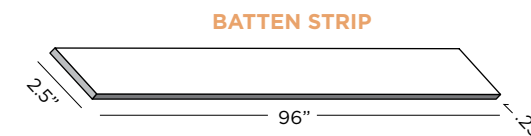

Product Specifications