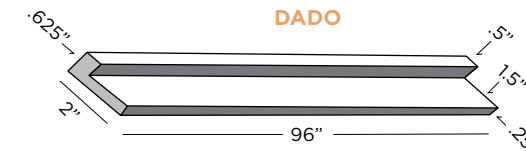

Product Specifications