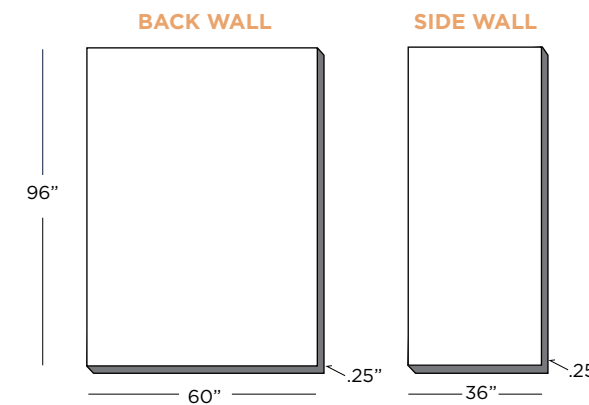

Product Specifications

STANDARD WALL SYSTEM PACKAGE

1. One Back Wall
   - Two Side Walls
   - **INCLUDES** Trim Package
     - One Batten Strip
     - Two Dado Corner Trim Strips
2. **(SSM-PS-SS-??)**

WALL COMPONENT (For Individual Order)

BACK WALL = 60" x 96" x .25" (90 lbs)
(SSM-PS-1BW-??)

SIDE WALL = 36" x 96" x .25" (54 lbs)
(SSM-PS-1SW-??)

TRIM PACKAGE (For Individual Order)

TWO DADO CORNER TRIM (for outside edges)
2" x 96" x .625"

+

BATTEN STRIP for VERTICAL SEAM (Shipped with dados)
2.5" x 96" x .25"

(SSM-PS-1B2D-??)

CORNER L for WINDOW (Optional Order)

2"x2"x96"

(SSM-PS-L-??)

CORNER DADO

BATTEN STRIP

?? = Wall Color

- CT - Coastal Mist
- MA - Marbled Ash
- SR - Sahara
- ST - Stratus
- TD - Tundra

PuroStone ceiling panels are not recommended.

• Independently tested and scientifically backed by UL, a global safety certification leader.

• Passed strict stain and chemical resistance testing in accordance with CSA B45.5-17 / IAPMO Z124-2017.

• PuroStone meets rigorous UL GREENGUARD Gold standards for low VOC (volatile organic compound).

• PuroStone has a standard Limited Lifetime Warranty. See www.bathconcepts.com for warranty information.