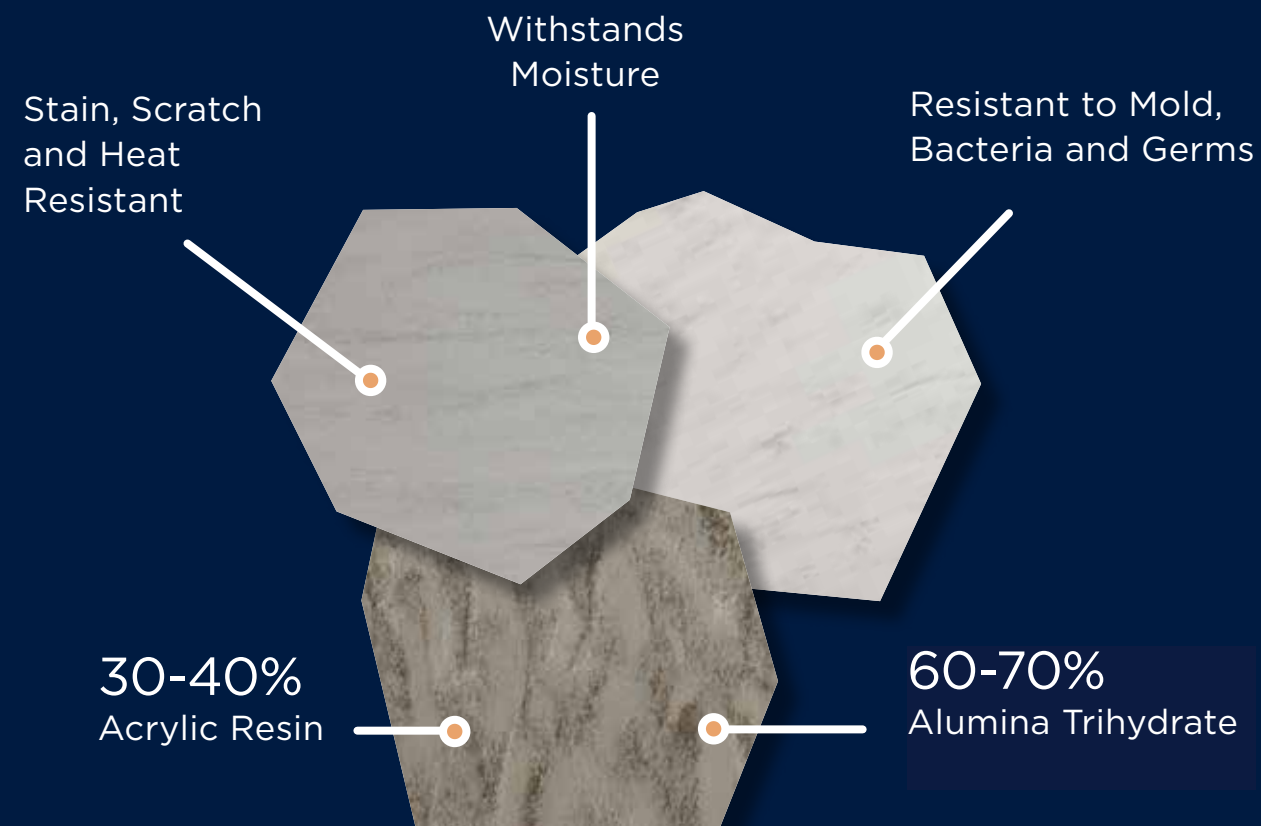

PuroStone™

ENGINEERED TO PERFORM

- Non Porous
- Low Maintenance
- Impact Resistant
- Quality Tested
- Renewable & Repairable
- Long-Term Value
- Easy to Install
- Chemically Resistant
- Thermally Resilient
- Versatile & Safe

SPECIALLY FORMULATED TO LAST