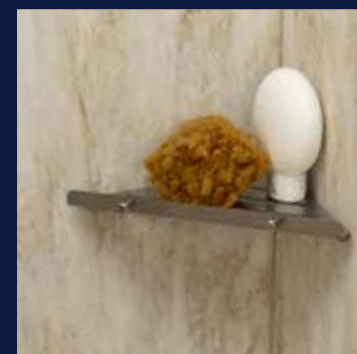

PuroStone Coastal Mist Wall Surround  
Denali Matte Black (MB) Shower Enclosure  
Delta MB Showerhead  
Liquid Accents MB Metal Corner Shelf

# Sahara (SR)

**WARM • NATURAL • TEXTURED**

A beautiful sand marble design with a light brown and light gray accent providing you with a modern spa right in your own home.

PuroStone Sahara Wall Surround  
Brushed Nickel (BN) Everest Shower Enclosure  
Delta BN Showerhead  
Liquid Accents BN Metal Single Tier Shelf