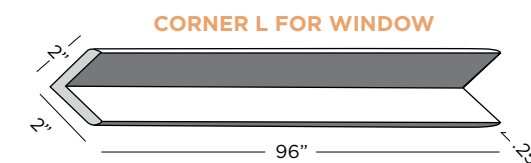

Product Specifications